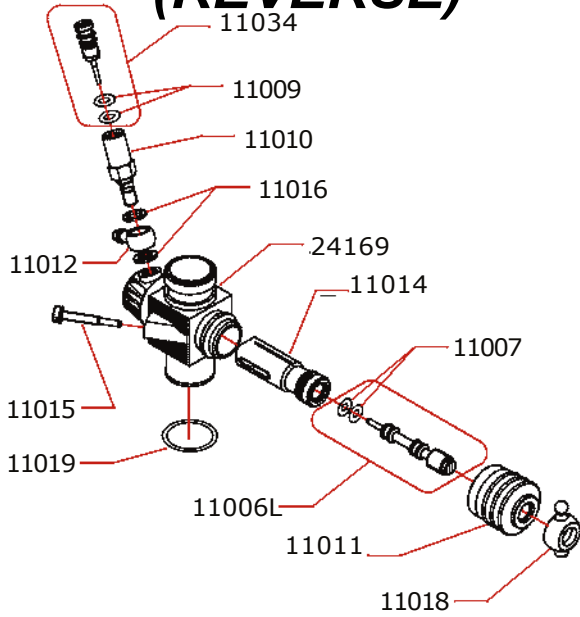

EXPLODED VIEW: TWISTER

CARBURETOR CODE: 24069 (REVERSE)

	24475	7.5 mm
	24470	7.0 mm
	24465	6.5 mm
	24460	6.0 mm