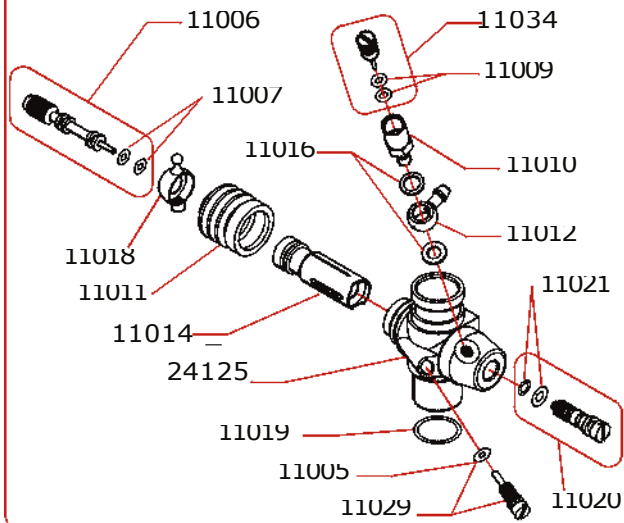

EXPLODED VIEW: MAX21RP9.0

CARBURETTOR CODE: 24025

24480	8.0 mm
24490	9.0 mm