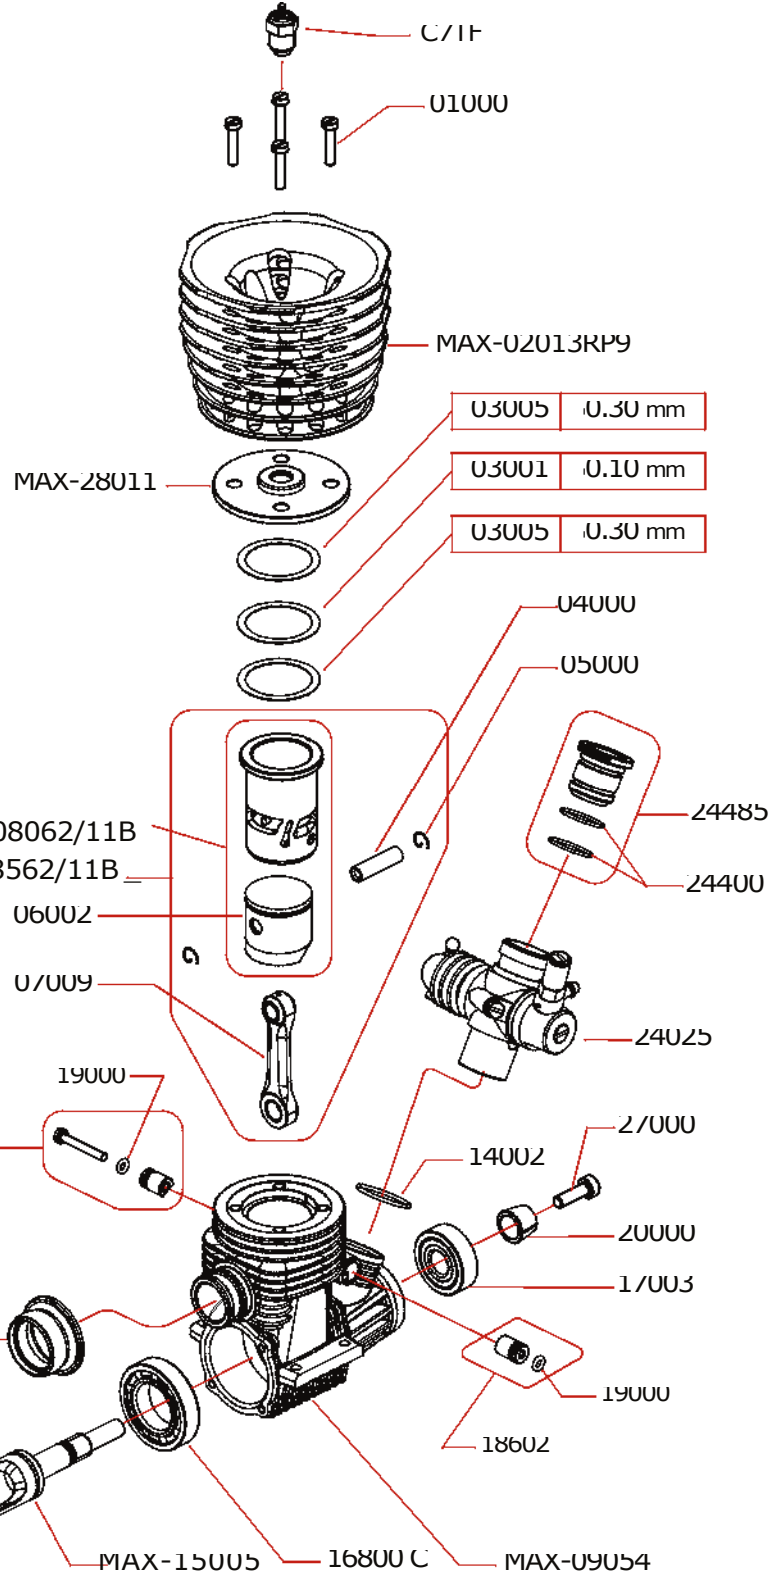

EXPLODED VIEW: MAX21RP9.0

CARBURETTOR CODE: 24025

24480	8.0 mm
24490	9.0 mm