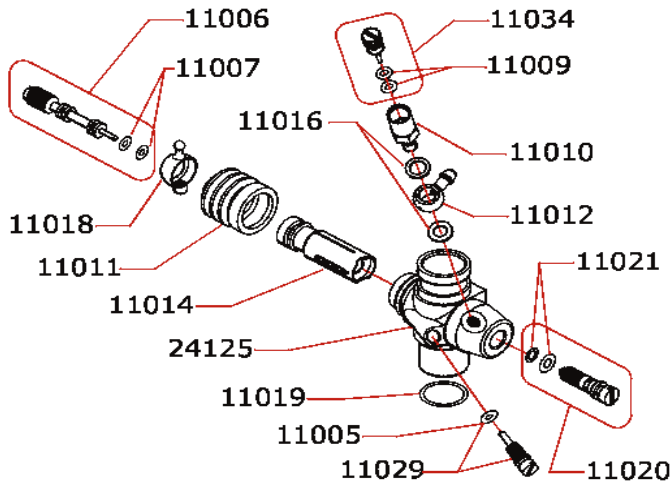

EXPLODED VIEW: MAX 21 PHANTOM

CARBURETTOR CODE: 24025

* 	Part Number	Size
	24480	8.0 mm
	24485	8.0 mm
	24490	9.0 mm
	244R1	GRANDE
	244R2	MEDIO