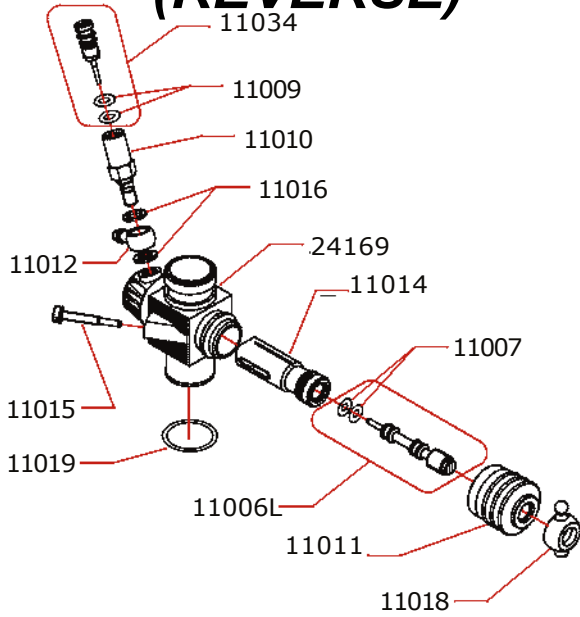

EXPLODED VIEW: EXTREME

CARBURETOR CODE: 24069 (REVERSE)

	24475	7.5 mm
	24470	7.0 mm
	24465	6.5 mm
	24460	6.0 mm