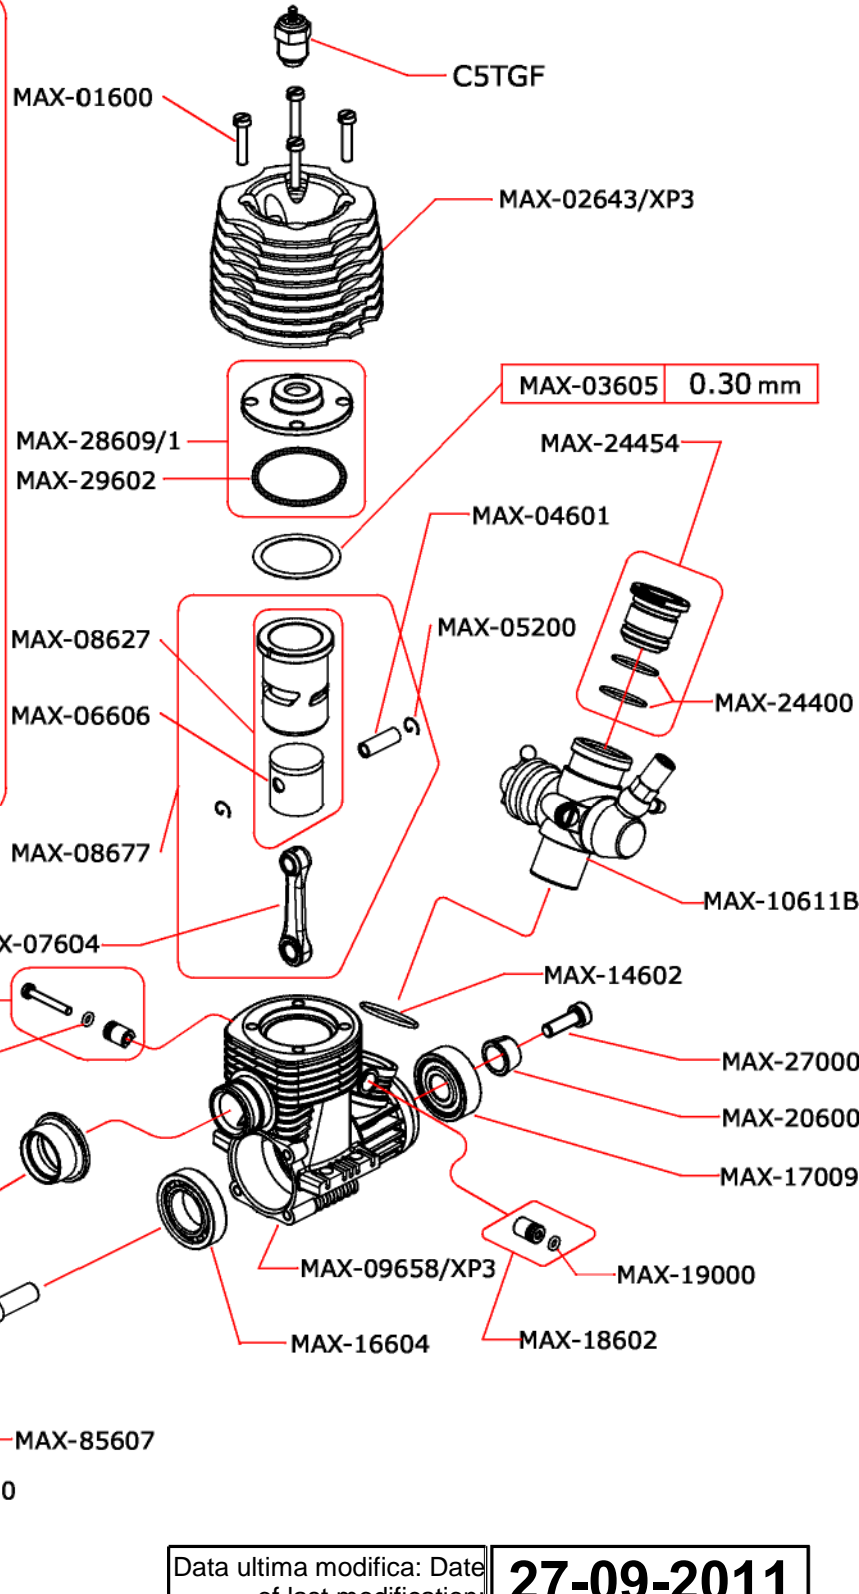

EXPLODED VIEW: MAX.12XP3.9

CARBU RETTOR CODE: MAX-10611B

Optional		
	03601	0.10 mm
	03602	0.15 mm

Data ultima modifica: Date of last modification: **27-09-2011**