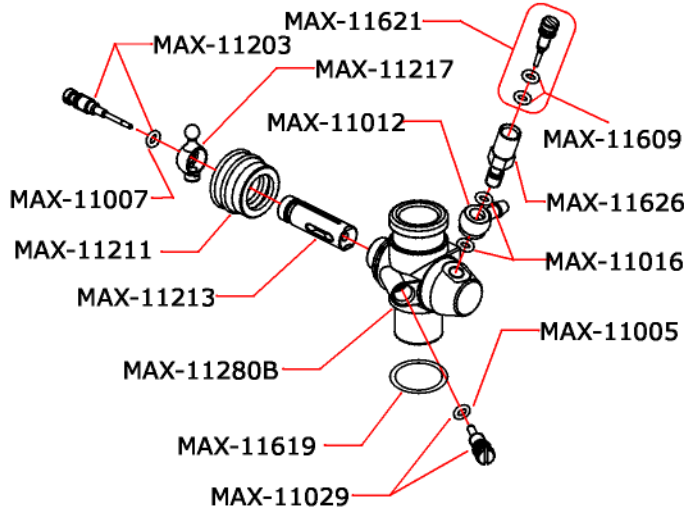

EXPLODED VIEW: MAX.12XP3.9

CARBU RETTOR CODE: MAX-10611B

Optional		
	03601	0.10 mm
	03602	0.15 mm

Data ultima modifica: Date of last modification: **27-09-2011**