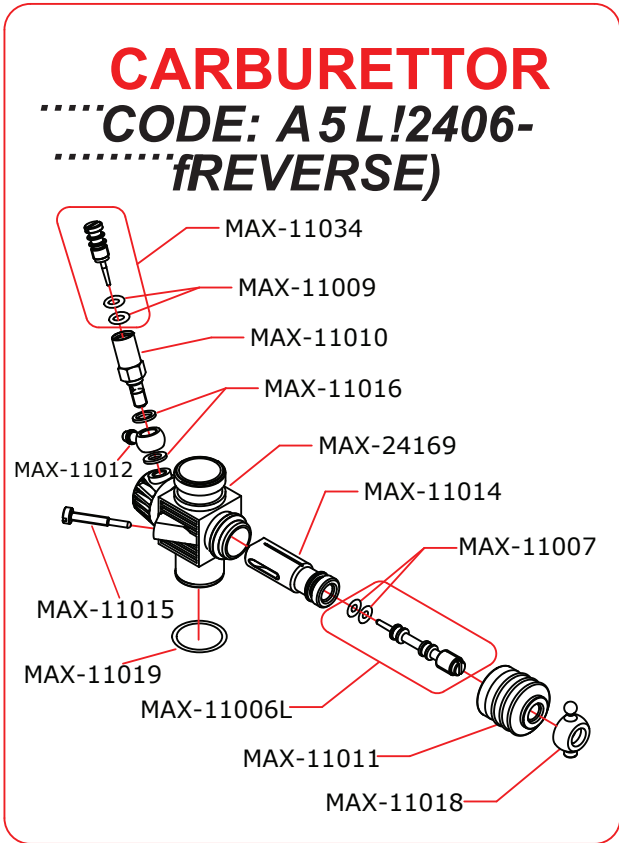

# EXPLODED VIEW: MAX21HK-GH9F

	MAX-24475	7.5 mm
	MAX-24470	7.0 mm
	MAX-24465	6.5 mm
	MAX-24460	6.0 mm