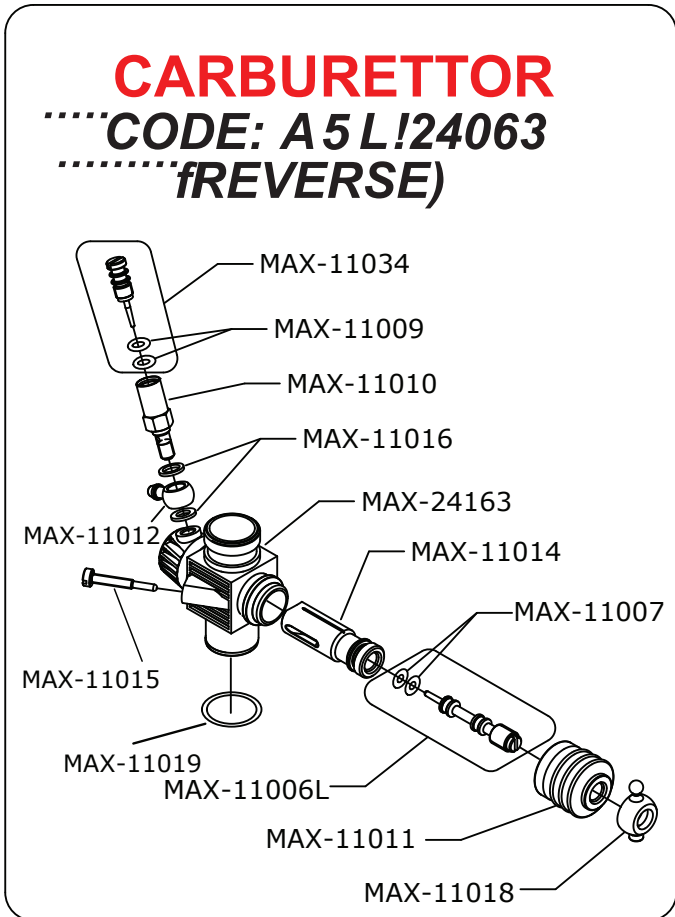

EXPLODED VIEW: A5 L21'GHCFA

CARBURETTOR

.....CODE: A5 L!24063
(REVERSE)

	24475	7.5 mm
	24470	7.0 mm
	24465	6.5 mm
	24460	6.0 mm