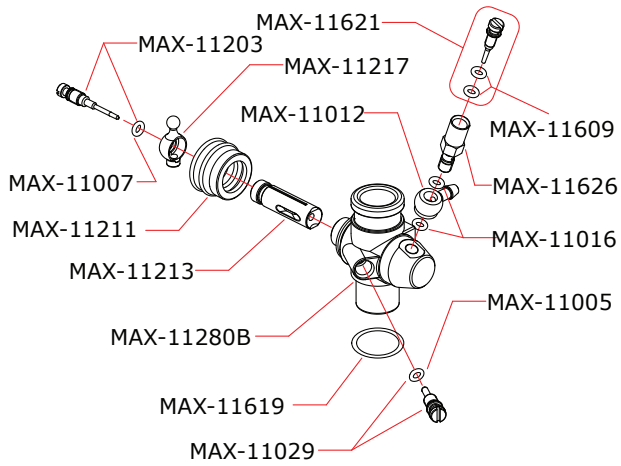

EXPLODED VIEW: MAX.12 XP3/18

CARBURETTOR CODE: MAX-10611B

	OPT for Cylinder	
	03611	0.10 mm

	OPT for Underhead	
	03601	0.10 mm
	03605	0.30 mm