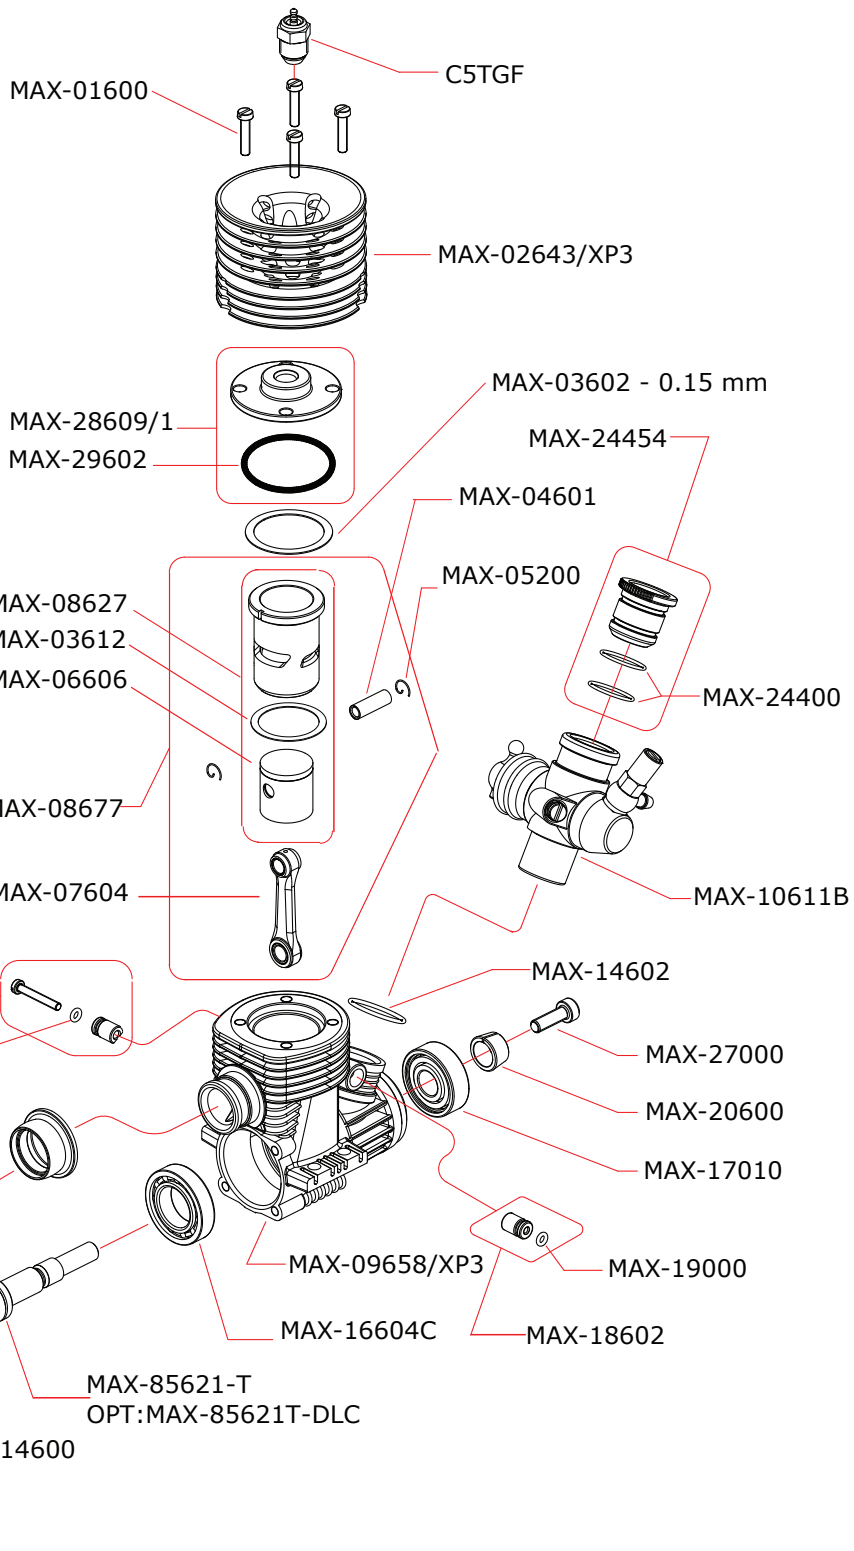

EXPLODED VIEW: MAX.12 XP3/18

CARBURETTOR CODE: MAX-10611B

	OPT for Cylinder	
	03611	0.10 mm

	OPT for Underhead	
	03601	0.10 mm
	03605	0.30 mm