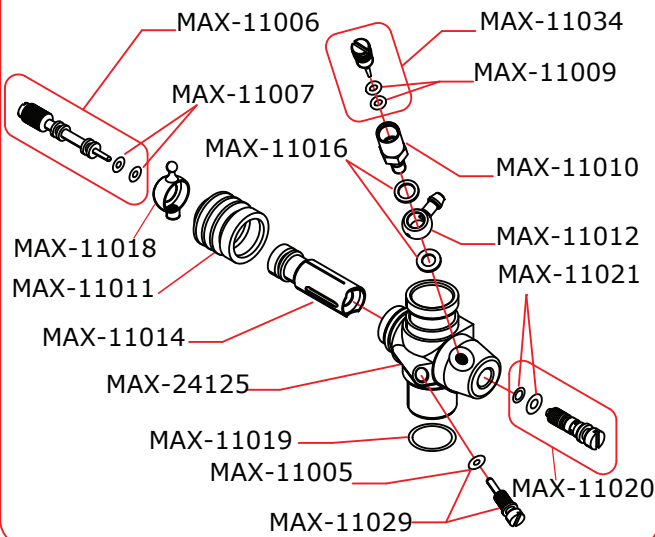

EXPLODED VIEW: MAX.2% $D+\#/\text{d}$

CARBURETTOR CODE: A5L!24025

	MAX-24480	8.0 mm
	MAX-24490	9.0 mm