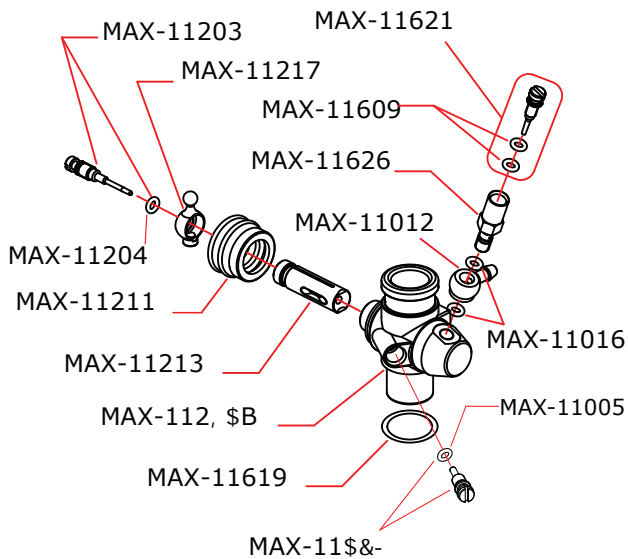

EXPLODED VIEW: MAX.12 RP3.5 HE!G

CARBURETTOR CODE: MAX-1061%

	OPT for Cylinder
	OPT for Underhead
03611	0.10 mm
03605	0.30 mm