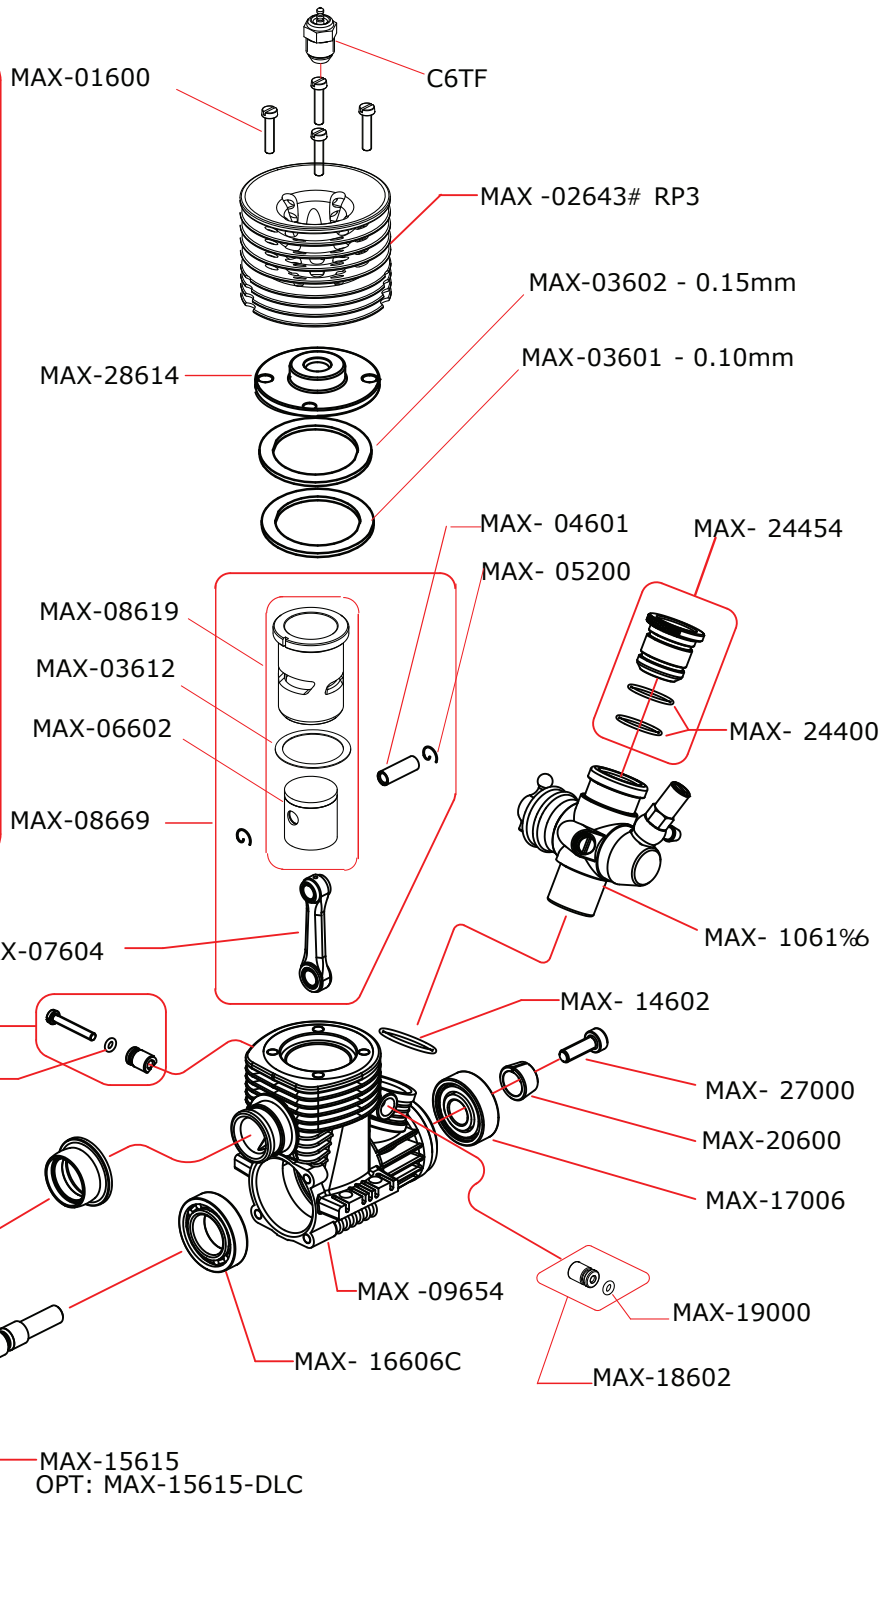

EXPLODED VIEW: MAX.12 RP3.5 HE!G

CARBURETTOR CODE: MAX-1061%

	OPT for Cylinder
	OPT for Underhead
03611	0.10 mm
03605	0.30 mm